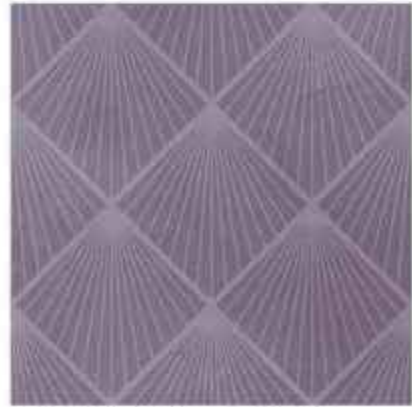

OSLO CHARCOL

OSLO CHARCOL CLOUD

OSLO CHARCOL DIAMOND

OSLO CYAN

OSLO CYAN CLOUD

OSLO CYAN DIAMOND

OSLO FORESTA

OSLO FORESTA CLOUD

OSLO FORESTA DIAMOND

OSLO GRAY

OSLO GRAY CLOUD

OSLO GRAY DIAMOND

OSLO KHAKHI

OSLO KHAKHI CLOUD

OSLO KHAKHI DIAMOND

OSLO PURPLE

OSLO PURPLE CLOUD

OSLO PURPLE DIAMOND

OSLO VENGE

OSLO VENGE CLOUD

OSLO VENGE DIAMOND

OSLO WHITE

OSLO WHITE CLOUD

OSLO WHITE DIAMOND